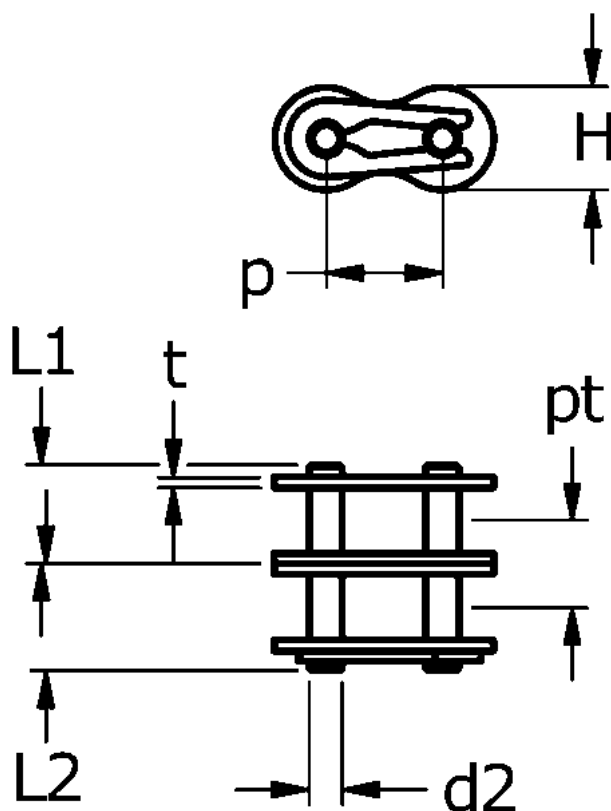

Article number: 61370235162002

Description: Tsubaki 10 B-2 Duplex connecting link with spring clip CL Neptune.

Note: 10 B-2

## Measures

$d2 = 5.08$   
 $H = 14.7$   
 $L1 = 17.85$   
 $L2 = 19.55$   
 $P = 15.875$   
 $pt = 16.59$   
 $t = 1.5$